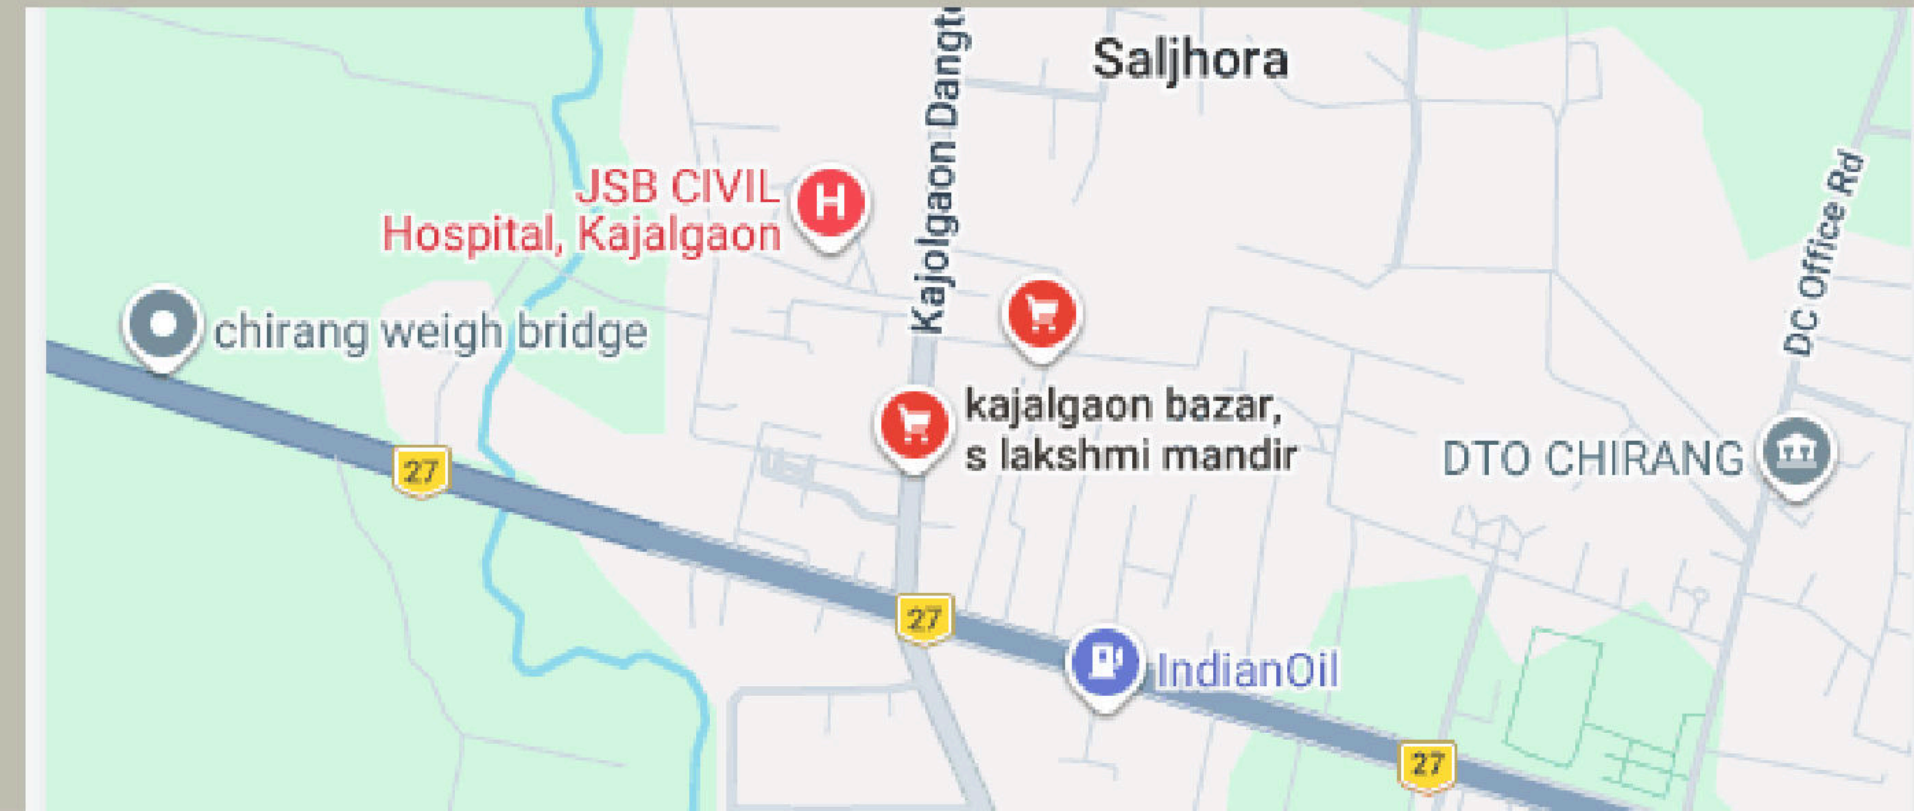

A Turnkey Commercial Asset in Northeast India's Growth Corridor

READY-MADE WAREHOUSE

30,147 sq ft warehouse across two sections (144.5' x 78' and 242' x 48'), plus a separate 5-storey fully constructed cold storage building and a public weigh bridge. Move-in ready.

18 BIGHAS TOTAL LAND

18 Bighas of leasehold land on NH 31C with constructed warehouse and cold storage. Remaining open land available for expansion and development.

45-YEAR LEASE (27 REMAINING)

Registered & stamped 45-year lease agreement from July 2008 with 27 years remaining. BTC government-backed project with renewal option.

STRATEGIC LOCATION & INFRASTRUCTURE

Registered & stamped 45-year lease agreement from July 2008 with 27 years remaining. BTC government-backed project with renewal option.